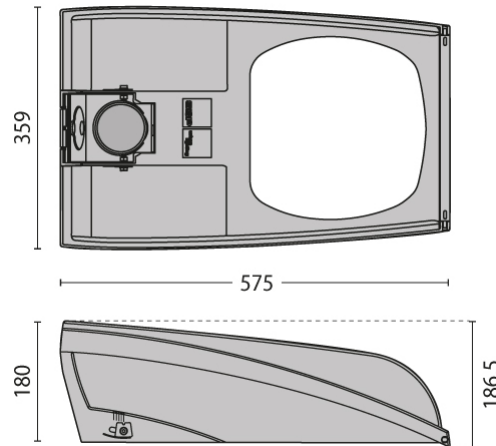

KONDOR LED SR

CODE: 06108496

Series of street luminaires for outdoor use, comprising:

Housing and cover in painted die-cast aluminium
Pole clamp in die-cast aluminium painted with polyester powder for post top installation Ø 60, Ø 76 or on arms Ø 42 - Ø 60

Diffuser with integrated louvre in UV and heat stabilised transparent technopolymer

High-transparency polycarbonate lenses for best light transmission

Anti-aging silicone gasket with high resiliency

Cable gland M20x1.5 for cables Ø 10- Ø 14 mm

Switch splitter that automatically disconnects the power supply when the cable cover is opened

Light beam obtained by the combination of multiple LED modules

Aluminium heat sink

Stainless steel external screws

Stainless steel attached clips

Galvanised steel gear tray bracket

The "SECURE LIGHT DISTRIBUTION" system guarantees uniform light distribution even in case of LED failures

Compliant with the UNI 10819 Standard and with the Italian regional laws on light pollution

Versions with automatic power reduction are available

On request, versions with dimmable ballast are available

- **Lampholder:** LED
- **Watt:** N.8 LED - 68 W
- **Colour:** SANDBLASTED ANTHRACITE-AKZO NOBEL
- **Insulation class:** II
- **KELVIN:** 4000
- **IK:** IK09 12J xx7
- **COSφ ≥ 0,9**
- **Optic:** ROAD REFLECTOR
- **Nominal lumen output:** 8320 lm
- **Real lumen output:** 7025 lm
- **Lifetime:** 50000 h
- **L:** 70
- **Code:** 06108496